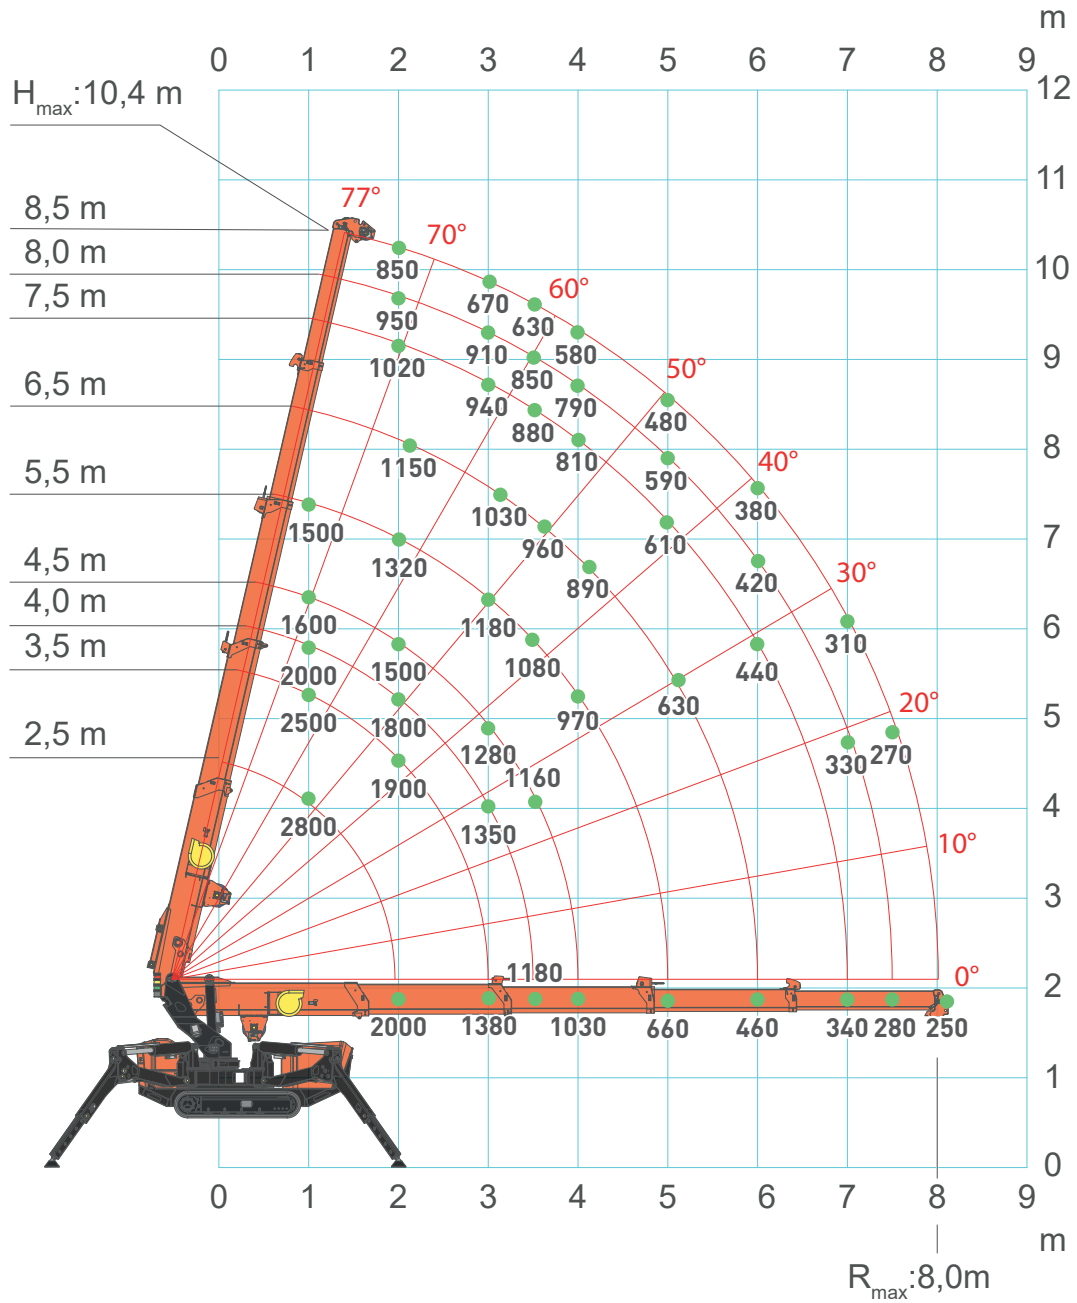

SPX328CL

SPX328CL - MAIN BOOM

[kg]